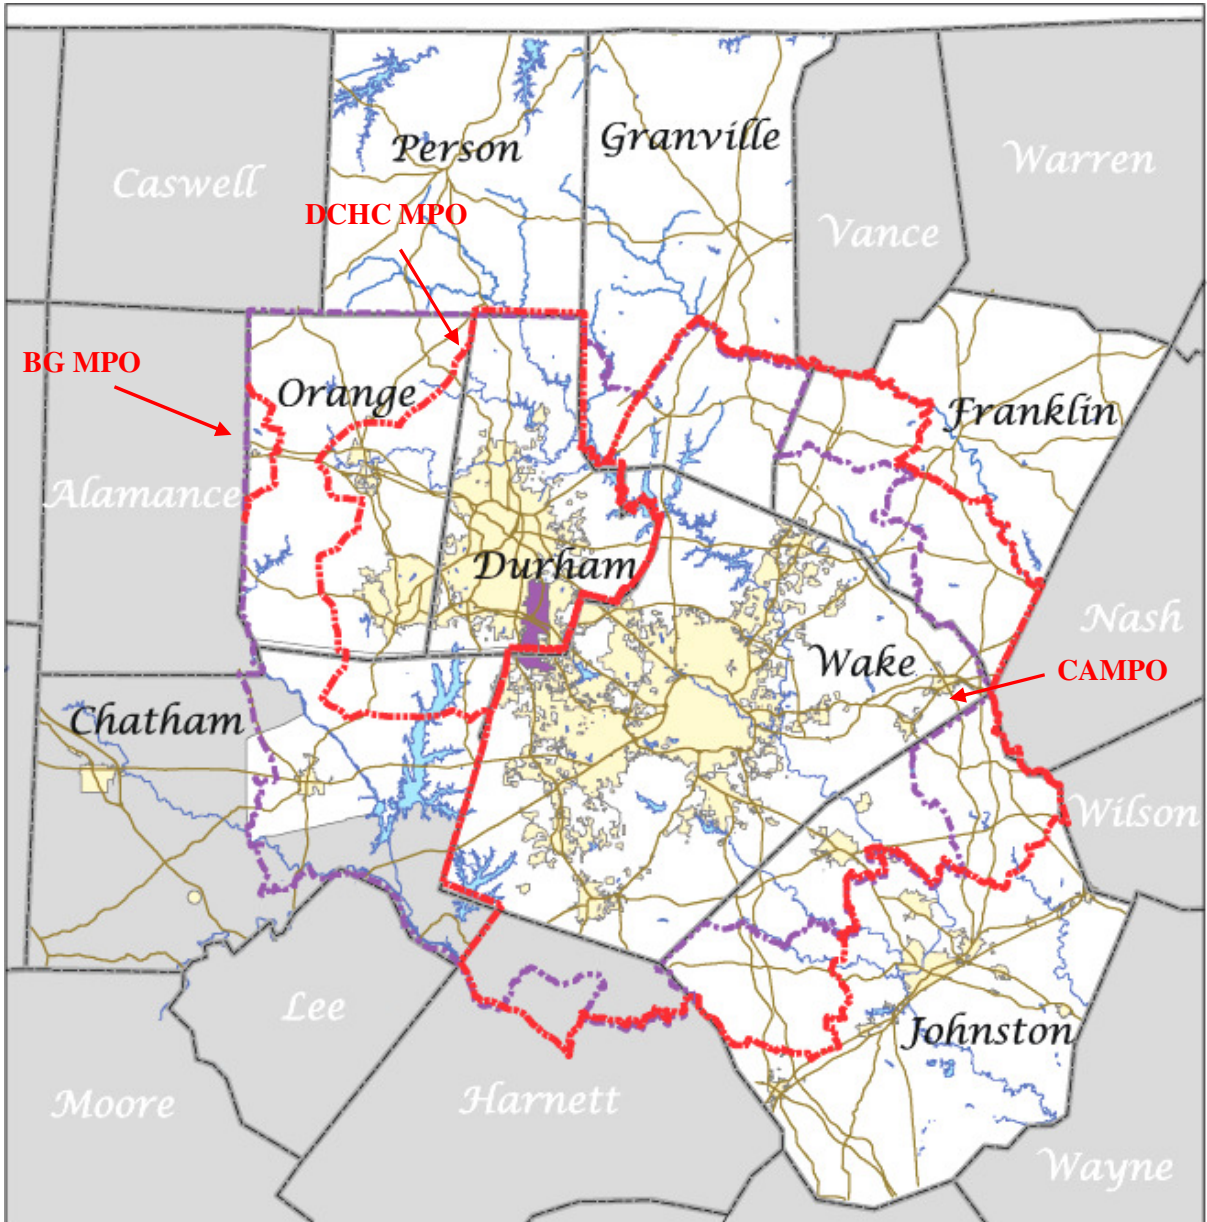

Triangle Ozone Maintenance Area (area shown in white)

Legend

-  TRM Modelled Area
-  MPO Boundaries
-  Major Road or Highway
-  RTP
-  Municipal Limit
-  County Boundary

BG MPO is Burlington-Graham MPO (small part of Orange County in the maintenance area).

CAMPO is Capital Area MPO (all of Wake County and parts of Franklin, Granville, Harnett and Johnston Counties)

DCHC MPO is Durham-Chapel Hill-Carrboro MPO (all of Durham and parts of Orange and Chatham Counties).